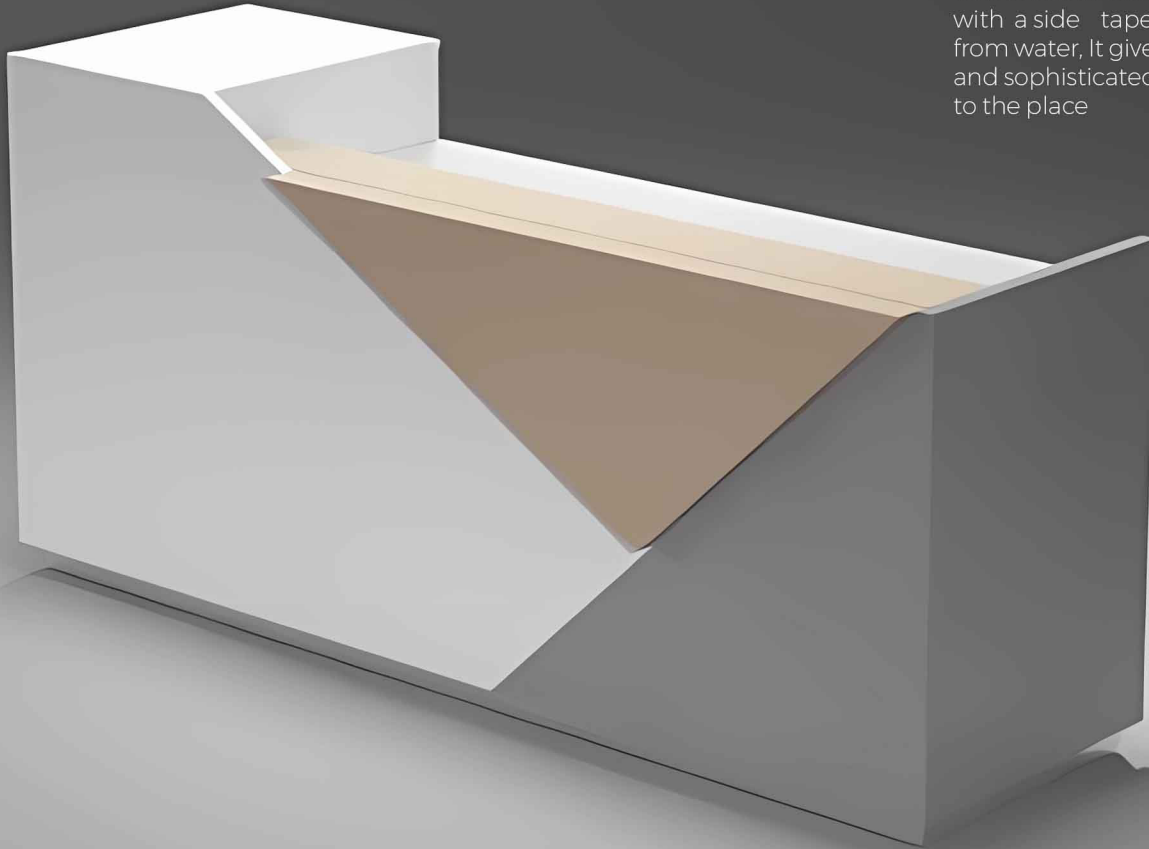

ORDER NOW

Code : TW 721

Manufactured from high quality
MDF panels melamine Laminated.
with a layer of treated enamel
To withstand friction and covered
with a side tape to protect it
from water, It gives an aesthetic
and sophisticated appearance
to the place